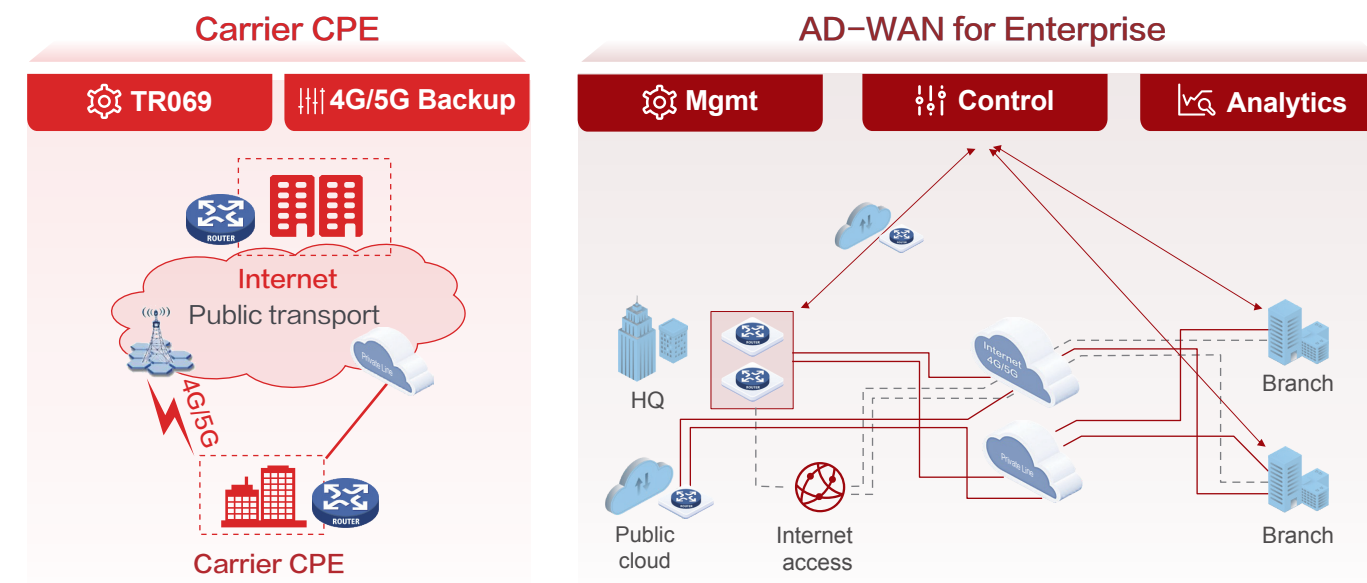

| H3C Branch Router Feature

► Typical Scenarios

Contact Us

Beijing Headquarters

Address: Tower 1, LSH Center, No.8 Guangshun South Street,
Chaoyang District, Beijing, PR CHINA
Zip Code: 100102

Hangzhou Headquarters

Address: No.466 Changhe Road,
Binjiang District, Hangzhou, Zhejiang Province, PR CHINA
Zip Code: 310052

Copyright ©2023 H3C. All rights reserved.

Disclaimer: H3C endeavors to provide accurate information in this brochure. Nevertheless, there may be technical errors and/or typos. H3C assumes no responsibility for any inaccuracy of information that may contain in this brochure. H3C retains the right to modify the contents contained herein without any prior notice or prompt.

www.h3c.com/en/

H3C Enterprise Routers SR & MSR

Connecting Everything to the Future

► Portfolio of H3C Aggregation Router

I H3C Aggregation Router Feature

High Performance

- Support 40G/100G line board
- Support high density 10G/Ge Port
- PPPoE/L2TP/Portal access