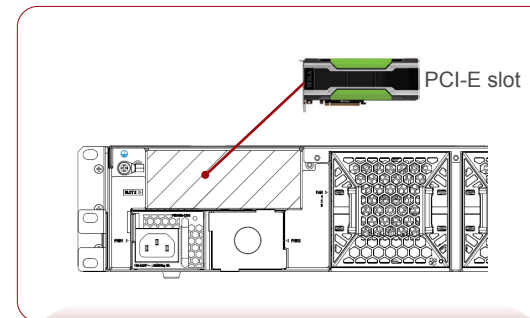

I New Network Operating System