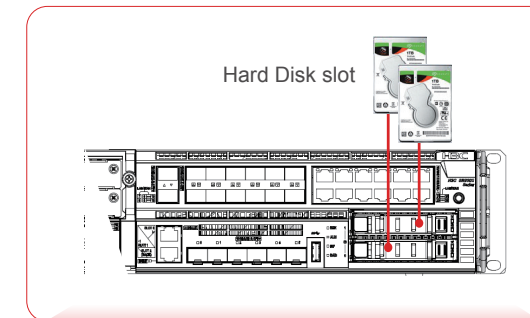

www.h3c.com/en/

H3C Enterprise Routers SR & MSR

Connecting Everything to the Future

► Portfolio of H3C Aggregation Router

I H3C Aggregation Router Feature

High Performance

- Support 40G/100G line board
- Support high density 10G/Ge Port
- PPPoE/L2TP/Portal access

High Scalability

- Distribution Architecture
- Mother-Daughter Card Design

High Security & Reliability

- IPSec, Firewall, IPS, ADVPN, GDVPN, EVPN etc.
- BFD, FRR, NSR etc.

Full Virtualization

- Support IRF to simplify configuration, improve reliability
- Support KVM/Docker to integrate 3rd party service

I New Network Operating System

► Portfolio of H3C Branch Router