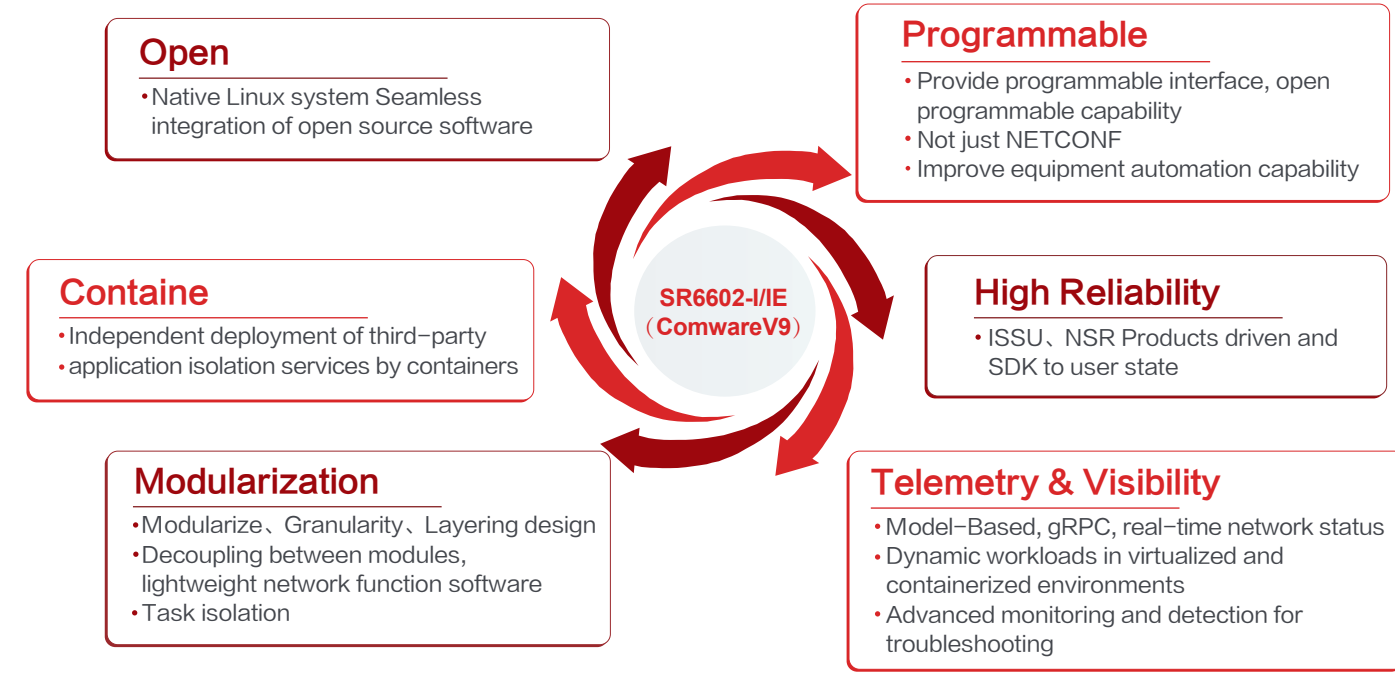

www.h3c.com/en/

H3C Enterprise Routers SR & MSR

Connecting Everything to the Future

► Portfolio of H3C Aggregation Router

I H3C Aggregation Router Feature

High Performance

- Support 40G/100G line board
- Support high density 10G/Ge Port
- PPPoE/L2TP/Portal access

High Scalability

- Distribution Architecture
- Mother-Daughter Card Design

High Security & Reliability

- IPSec, Firewall, IPS, ADVPN, GDVPN, EVPN etc.
- BFD, FRR, NSR etc.

Full Virtualization

- Support IRF to simplify configuration, improve reliability
- Support KVM/Docker to integrate 3rd party service

I New Network Operating System

► Portfolio of H3C Branch Router