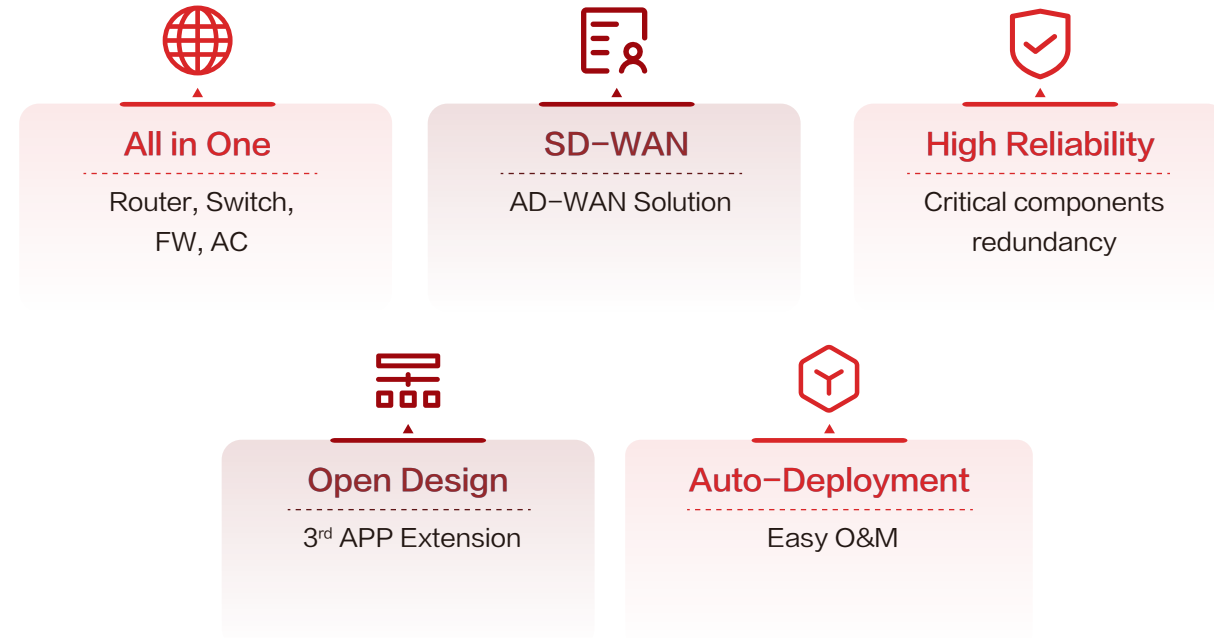

| H3C Branch Router Feature

► Typical Scenarios

Contact Us

Beijing Headquarters

Address: Tower 1, LSH Center, No.8 Guangshun South Street,
Chaoyang District, Beijing, PR CHINA
Zip Code: 100102

Hangzhou Headquarters

www.h3c.com/en/

H3C Enterprise Routers SR & MSR

Connecting Everything to the Future

► Portfolio of H3C Aggregation Router

I H3C Aggregation Router Feature

High Performance

- Support 40G/100G line board
- Support high density 10G/Ge Port
- PPPoE/L2TP/Portal access

High Scalability

- Distribution Architecture
- Mother-Daughter Card Design

High Security & Reliability

- IPSec, Firewall, IPS, ADVPN, GDVPN, EVPN etc.
- BFD, FRR, NSR etc.

Full Virtualization

- Support IRF to simplify configuration, improve reliability
- Support KVM/Docker to integrate 3rd party service