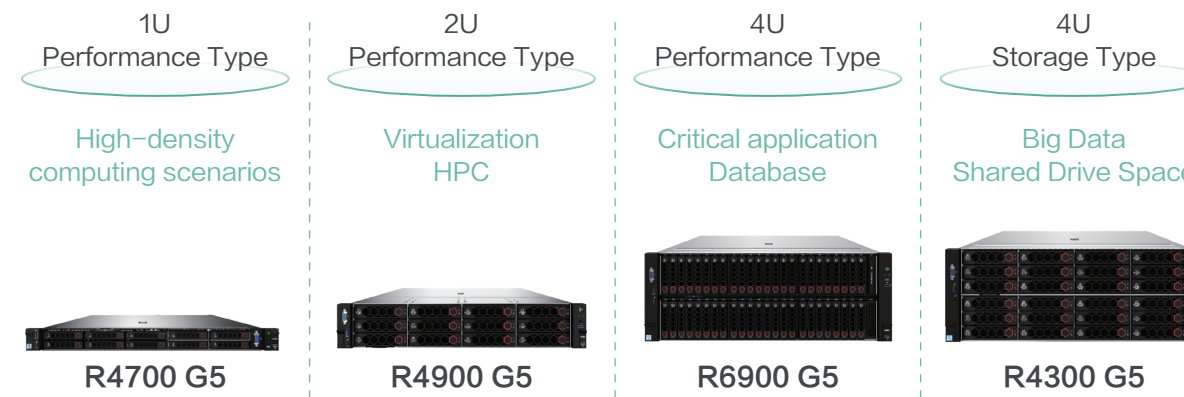

www.h3c.com/en/

H3C
UniServer Products
Optimizing the Value of Data

Server Performance in China Market

UniServer Computing Design Scheme

H3C UniServer G5 Product Family

Designed to serve more challenging applications on Ice Lake Xeon CPUs