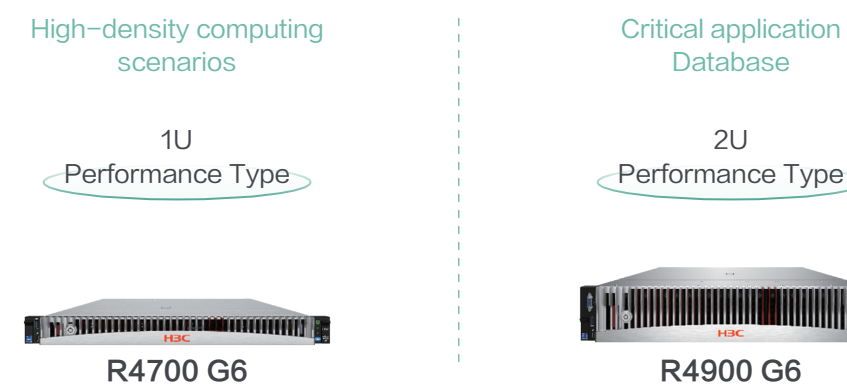

H3C UniServer G6 Product Family

Impressive technical advance on Sapphire Rapids Xeon CPUs