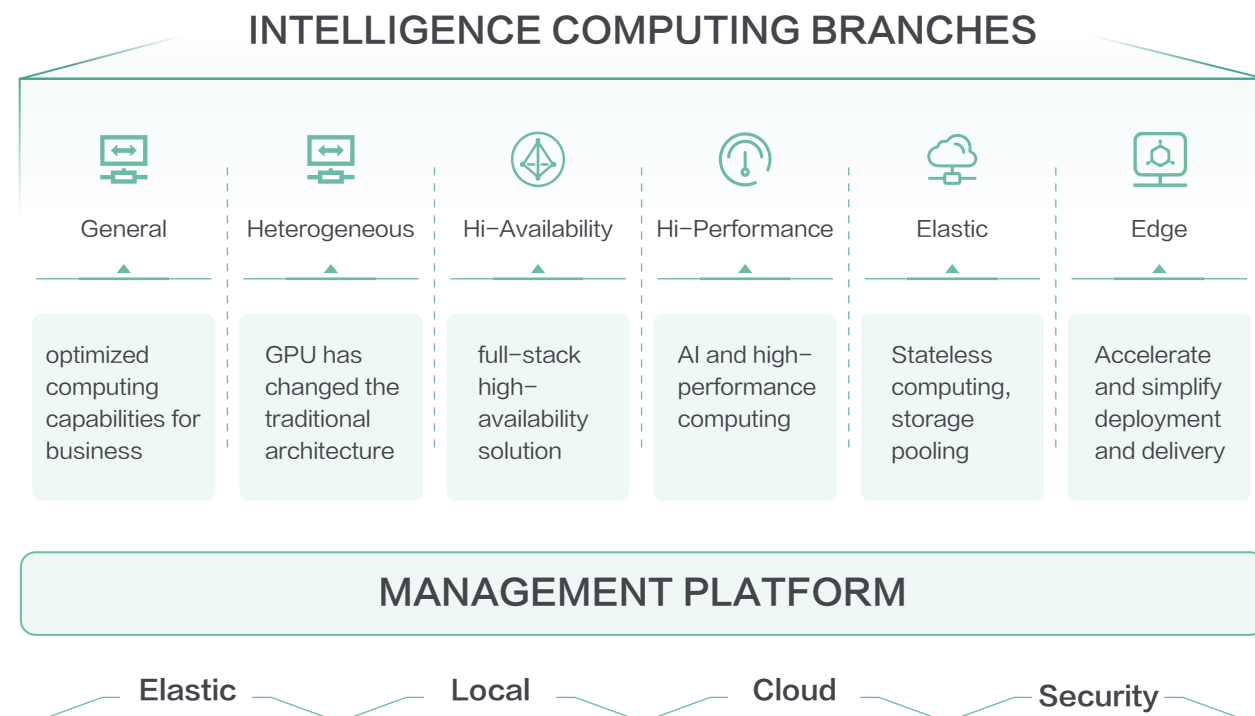

www.h3c.com/en/

H3C
UniServer Products
Optimizing the Value of Data

Server Performance in China Market

UniServer Computing Design Scheme

H3C UniServer G5 Product Family

Designed to serve more challenging applications on Ice Lake Xeon CPUs